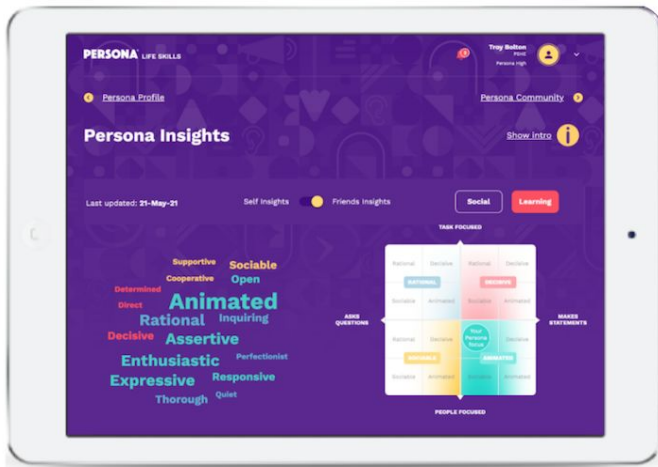

PERSONA®

Self/Friends personality insights

The 'Self/Friends' personality insights framework at its heart makes Persona Life Skills unique. Practical and memorable, it was designed specially for young people.

Answer the Persona Insights quiz to discover your Self insights. Invite friends to answer the quiz about you, to compare how you see yourself and how other people view you.

You will receive personalised tips on growth areas to work on, and what to watch out for.