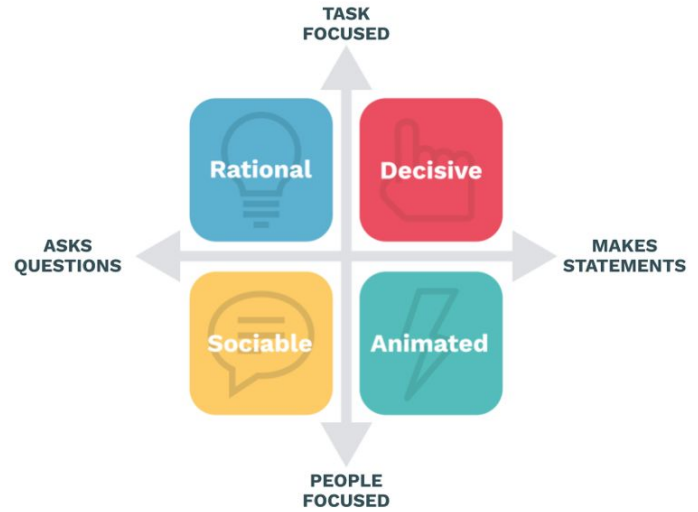

PERSONA®

Self/Friends personality insights

The 'Self/Friends' personality insights framework at its heart makes Persona Life Skills unique. Practical and memorable, it was designed specially for young people.

Answer the Persona Insights quiz to discover your Self insights. Invite friends to answer the quiz about you, to compare how you see yourself and how other people view you.

You will receive personalised tips on growth areas to work on, and what to watch out for.